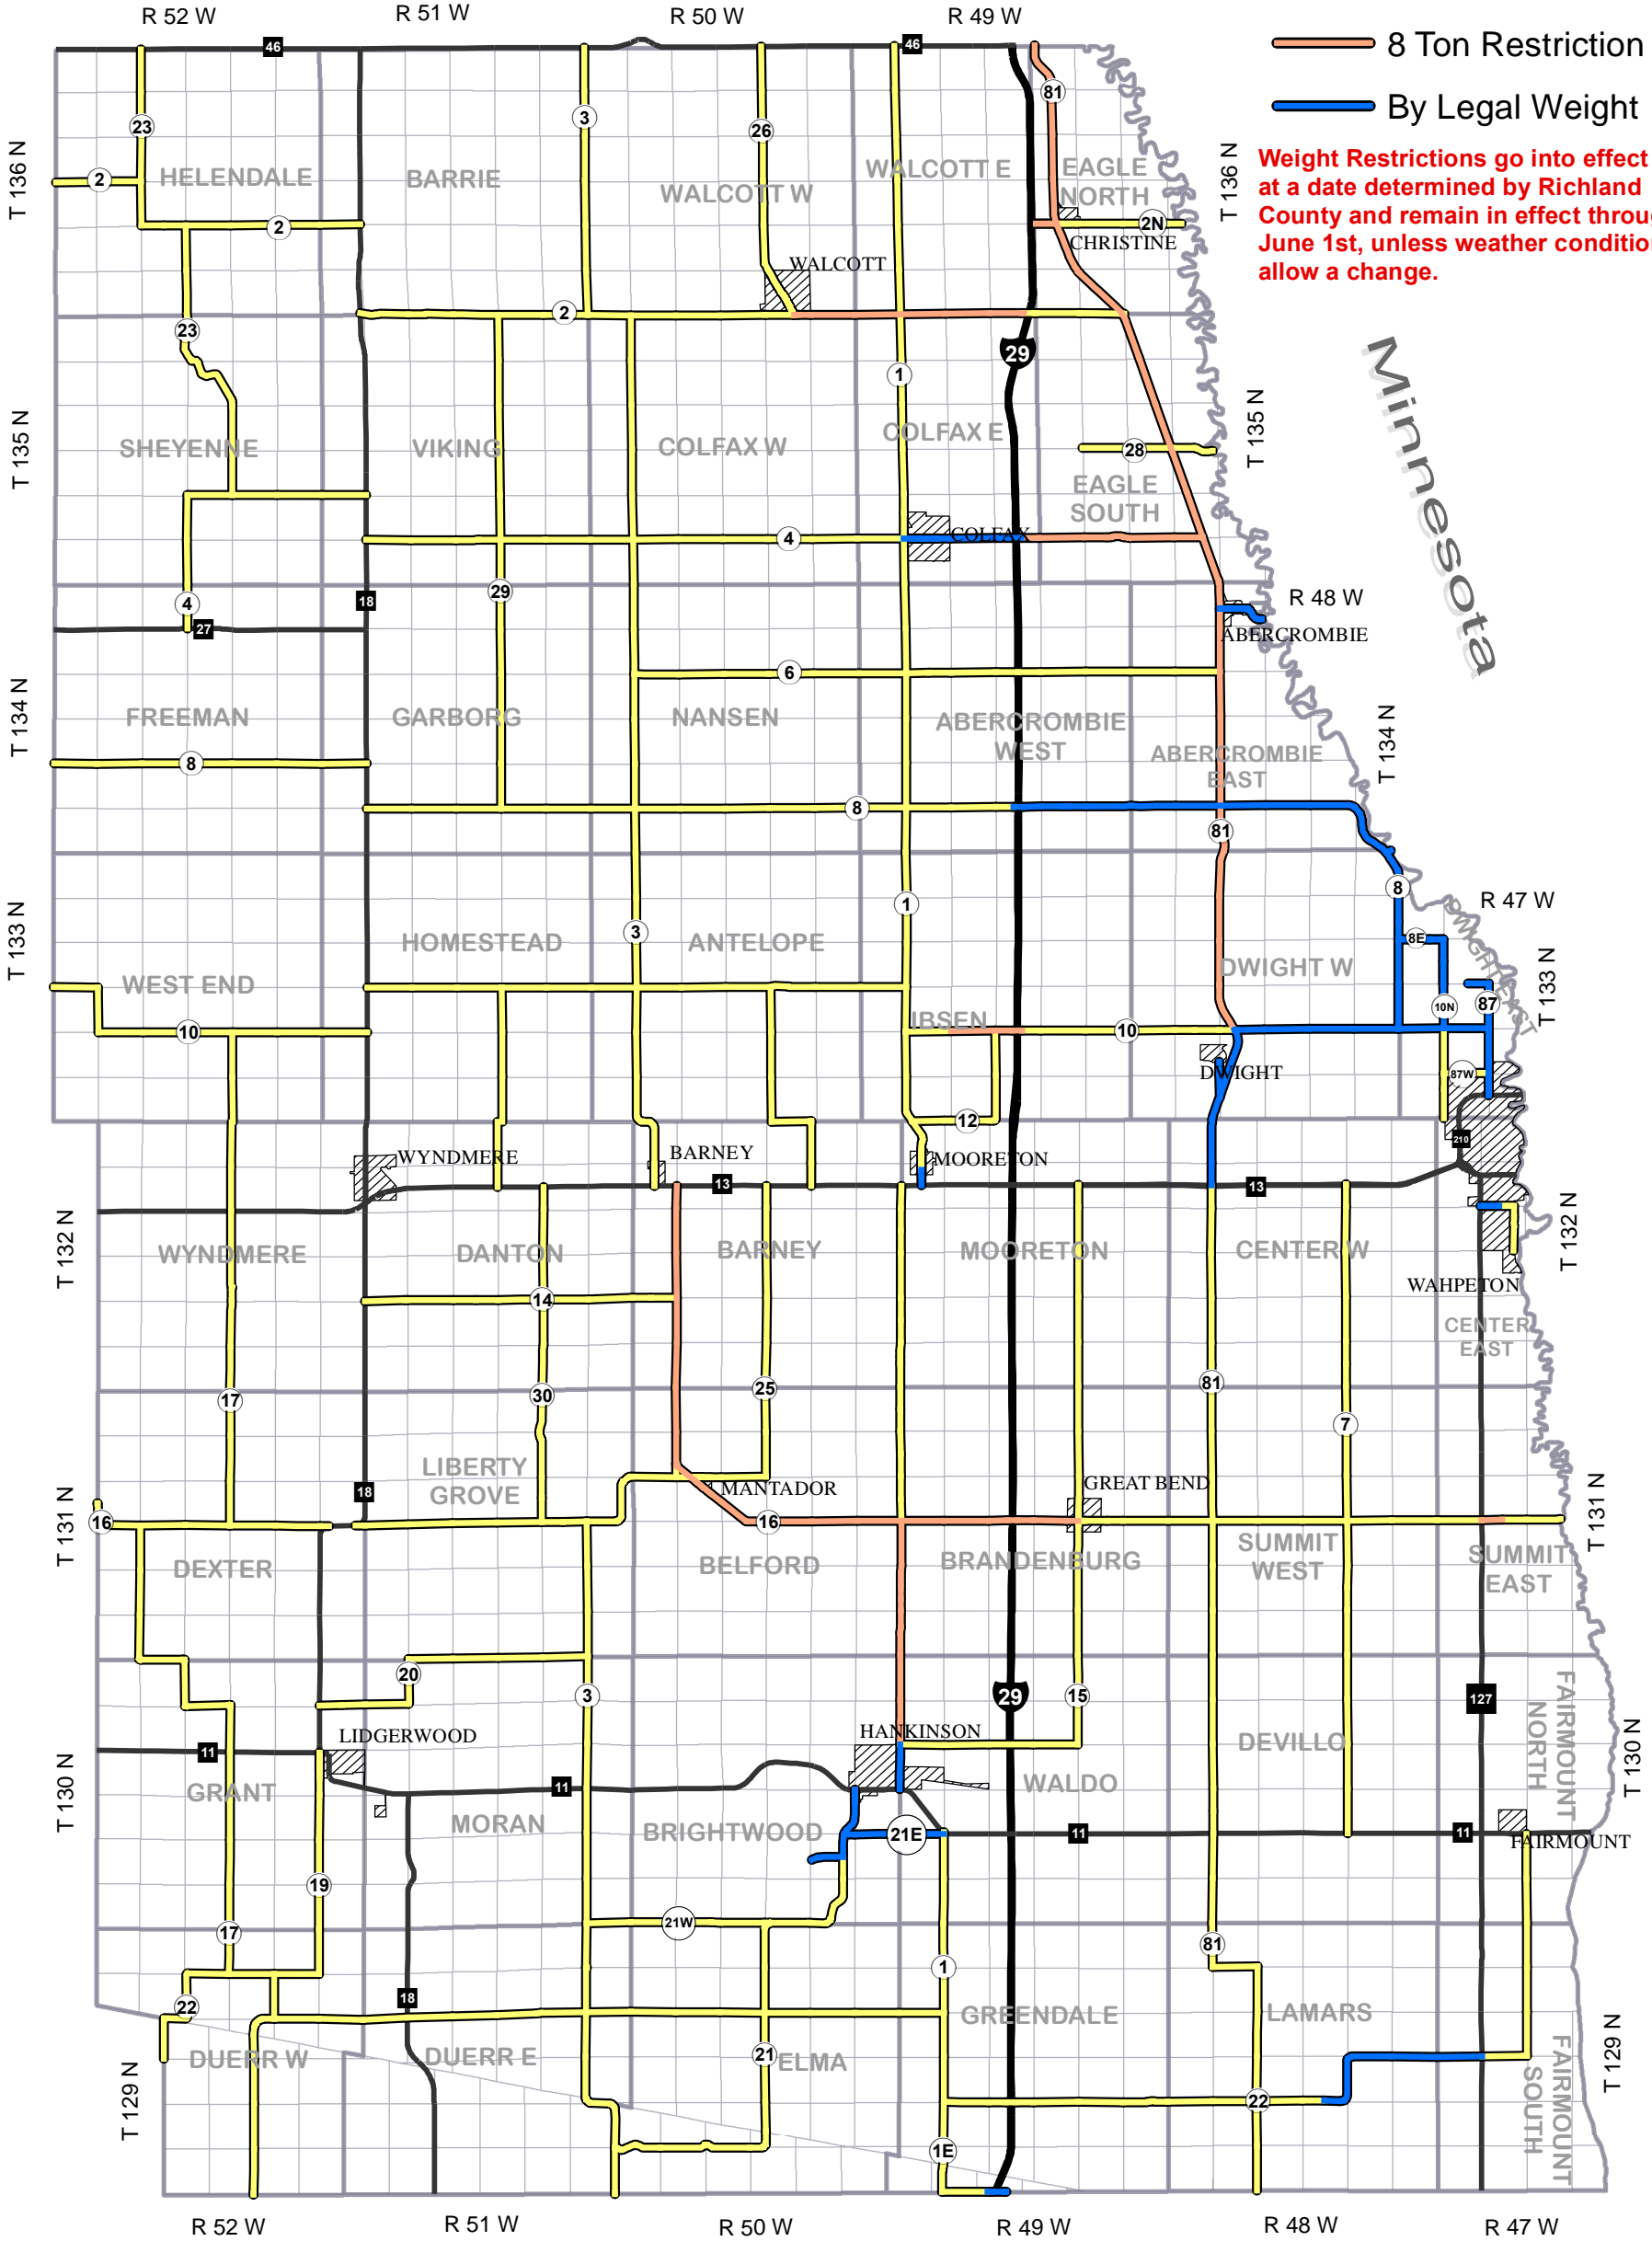

Cass County

Weight Restrictions

- 6 Ton Restriction
- 8 Ton Restriction
- By Legal Weight

Weight Restrictions go into effect at a date determined by Richland County and remain in effect through June 1st, unless weather conditions allow a change.

Ransom County

Sargent County

Minnesota

South Dakota

# County Road Weight Restrictions Richland County, ND